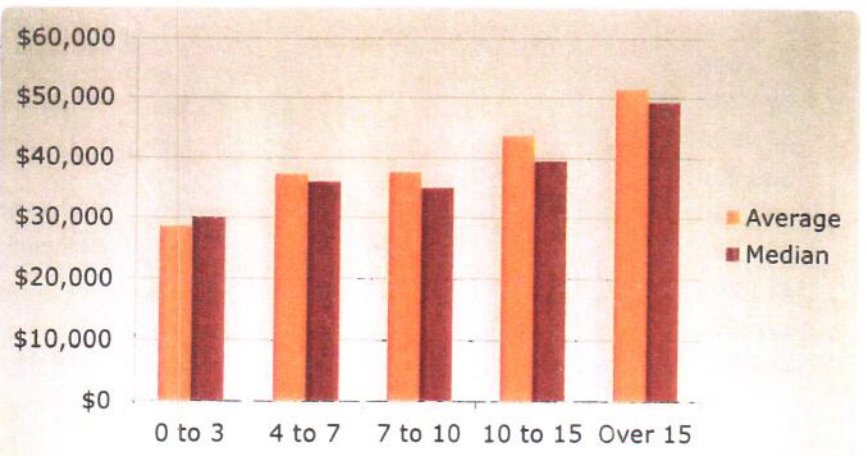

## EXPERIENCE IN YOUTH MINISTRY

EXPERIENCE	AVERAGE	MEDIAN	HIGH	LOW
0-3 Years	\$ 28,489	\$ 30,000	\$ 50,000	\$ 16,500
4-7 Years	\$ 37,207	\$ 36,000	\$ 69,000	\$ 25,750
7-10 Years	\$ 37,543	\$ 35,000	\$ 52,500	\$ 27,000
10-15 Years	\$ 43,685	\$ 39,500	\$ 79,000	\$ 24,000
Over 15 Years	\$ 51,435	\$ 49,250	\$ 80,000	\$ 21,000

## LOCATION BY JURISDICTION

JURISDICTION	AVERAGE	MEDIAN	HIGH	LOW
NORTH CENTRAL	\$ 36,240	\$ 36,462	\$ 51,340	\$ 26,265
NORTHEAST	\$ 35,436	\$ 32,500	\$ 65,000	\$ 20,000
SOUTH CENTRAL	\$ 40,972	\$ 36,000	\$ 79,000	\$ 21,000
SOUTHEAST	\$ 40,131	\$ 38,500	\$ 66,000	\$ 24,000
WESTERN	\$ 38,255	\$ 38,000	\$ 52,000	\$ 28,000

# Salary Survey

Full-Time Youth Workers in the UMC  
Survey Conducted May-Aug 2011

EXPERIENCE	Average	Median
0-3 Years	\$28,489	\$30,000
4-7 Years	\$37,207	\$36,000
7-10 Years	\$37,543	\$35,000
10-15 Years	\$43,685	\$39,500
Over 15 Years	\$51,435	\$49,250

**Full Time Salary by Experience**

**Salary for Full Time Years of Experience**

Membership	Average	Median
• 0-100	\$25,250	\$26,000
• 101-300	\$30,273	\$31,000
• 301-500	\$33,471	\$34,500
• 501-1000	\$36,471	\$35,000
• 1000-1500	\$39,864	\$40,000
• 1500-2000	\$43,970	\$44,000
• Over 2000	\$50,665	\$48,500