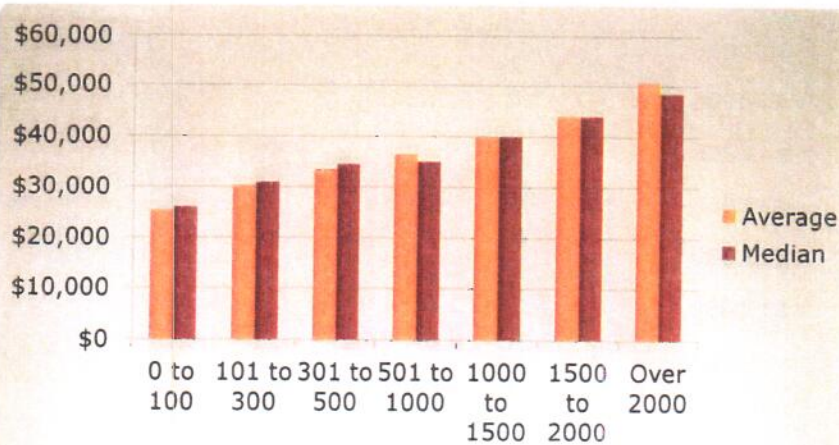

Membership	Average	Median
• 0-100	$25,250	$26,000
• 101-300	$30,273	$31,000
• 301-500	$33,471	$34,500
• 501-1000	$36,471	$35,000
• 1000-1500	$39,864	$40,000
• 1500-2000	$43,970	$44,000
• Over 2000	$50,665	$48,500

Full Time Salary by Church Membership (Size of church)

Salary Based on Church Membership (Size of Church)